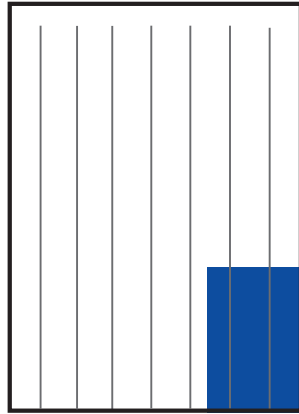

El Sol de Tampico

TAMAÑOS	B/N	COLOR
PLANA	\$16,260.40	\$21,476.00
ROBAPLANA	\$8,276.48	\$10,931.20
ROBAPLANA JR.	\$7,448.83	\$9,838.08
1/2 PLANA HOR.	\$8,442.90	\$11,151.00
1/2 PLANA VER.	\$8,008.94	\$10,577.84
1/4 PLANA HOR.	\$4,065.10	\$5,369.00
1/4 PLANA VER.	\$4,158.49	\$5,492.34

PRECIOS MÁS I.V.A.

CMSxCMS

\$10.60

\$14.00

BASE 29.5 x 52 CMS
PLANA

BASE 19.52 x 40 CMS
ROBAPLANA

BASE 19.52 x 36 CMS
ROBAPLANA JR.

BASE 29.5 x 27 CMS
1/2 PLANA HOR.

BASE 14.5 x 52 CMS
1/2 PLANA VER.

BASE 29.5 x 13 CMS
1/4 PLANA HOR.

BASE 14.5 x 27 CMS
1/4 PLANA VER.

El Sol de Tampico

TARIFA COMERCIAL
IMPRESO

BASE 14.5 x 13 CMS
1/8 PLANA HOR.

BASE 9.5 x 20 CMS
1/8 PLANA VER.

BASE 29.5 x 10 CMS
CINTILLO HOR.

BASE 9.55 x 52 CMS
CINTILLO VER.

BASE 61 x 52 CMS
CENTRALES

TAMAÑOS	B/N	COLOR
1/8 PLANA HOR.	\$2,002.23	\$2,644.46
1/8 PLANA VER.	\$2,014.00	\$2,660.00
CINTILLO HOR.	\$3,127.00	\$4,130.00
CINTILLO VER.	\$5,263.96	\$6,952.40
CENTRALES	\$33,623.20	\$44,408.00