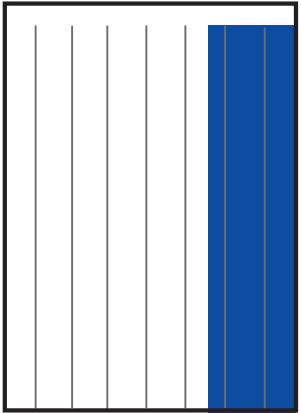

El Sol de Tampico

TAMAÑOS	B/N	COLOR
PLANA	\$16,260.40	\$21,476.00
ROBAPLANA	\$8,276.48	\$10,931.20
ROBAPLANA JR.	\$7,448.83	\$9,838.08
1/2 PLANA HOR.	\$8,442.90	\$11,151.00
1/2 PLANA VER.	\$8,008.94	\$10,577.84
1/4 PLANA HOR.	\$4,065.10	\$5,369.00
1/4 PLANA VER.	\$4,158.49	\$5,492.34

PRECIOS MÁS I.V.A.

CMSxCMS

\$10.60

\$14.00

BASE 29.5 x 52 CMS
PLANA

BASE 19.52 x 40 CMS
ROBAPLANA

BASE 19.52 x 36 CMS
ROBAPLANA JR.

BASE 29.5 x 27 CMS
1/2 PLANA HOR.

BASE 14.5 x 52 CMS
1/2 PLANA VER.

BASE 29.5 x 13 CMS
1/4 PLANA HOR.

BASE 14.5 x 27 CMS
1/4 PLANA VER.

El Sol de Tampico

TARIFA COMERCIAL
IMPRESO

BASE 14.5 x 13 CMS
1/8 PLANA HOR.

BASE 9.5 x 20 CMS
1/8 PLANA VER.

BASE 29.5 x 10 CMS
CINTILLO HOR.

BASE 9.55 x 52 CMS
CINTILLO VER.

BASE 61 x 52 CMS
CENTRALES

TAMAÑOS	B/N	COLOR
1/8 PLANA HOR.	\$2,002.23	\$2,644.46
1/8 PLANA VER.	\$2,014.00	\$2,660.00
CINTILLO HOR.	\$3,127.00	\$4,130.00
CINTILLO VER.	\$5,263.96	\$6,952.40
CENTRALES	\$33,623.20	\$44,408.00