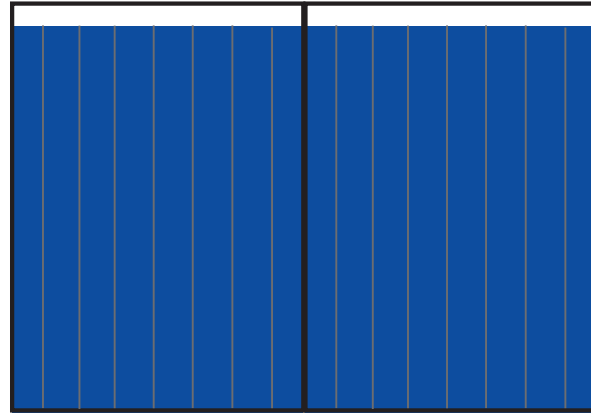

BASE 14.5 x 52 CMS
1/2 PLANA VER.

BASE 29.5 x 13 CMS
1/4 PLANA HOR.

BASE 14.5 x 27 CMS
1/4 PLANA VER.

El Sol de Tampico

TARIFA COMERCIAL
IMPRESO

BASE 14.5 x 13 CMS
1/8 PLANA HOR.

BASE 9.5 x 20 CMS
1/8 PLANA VER.

BASE 29.5 x 10 CMS
CINTILLO HOR.

BASE 9.55 x 52 CMS
CINTILLO VER.

BASE 61 x 52 CMS
CENTRALES

TAMAÑOS	B/N	COLOR
1/8 PLANA HOR.	\$2,002.23	\$2,644.46
1/8 PLANA VER.	\$2,014.00	\$2,660.00
CINTILLO HOR.	\$3,127.00	\$4,130.00
CINTILLO VER.	\$5,263.96	\$6,952.40
CENTRALES	\$33,623.20	\$44,408.00